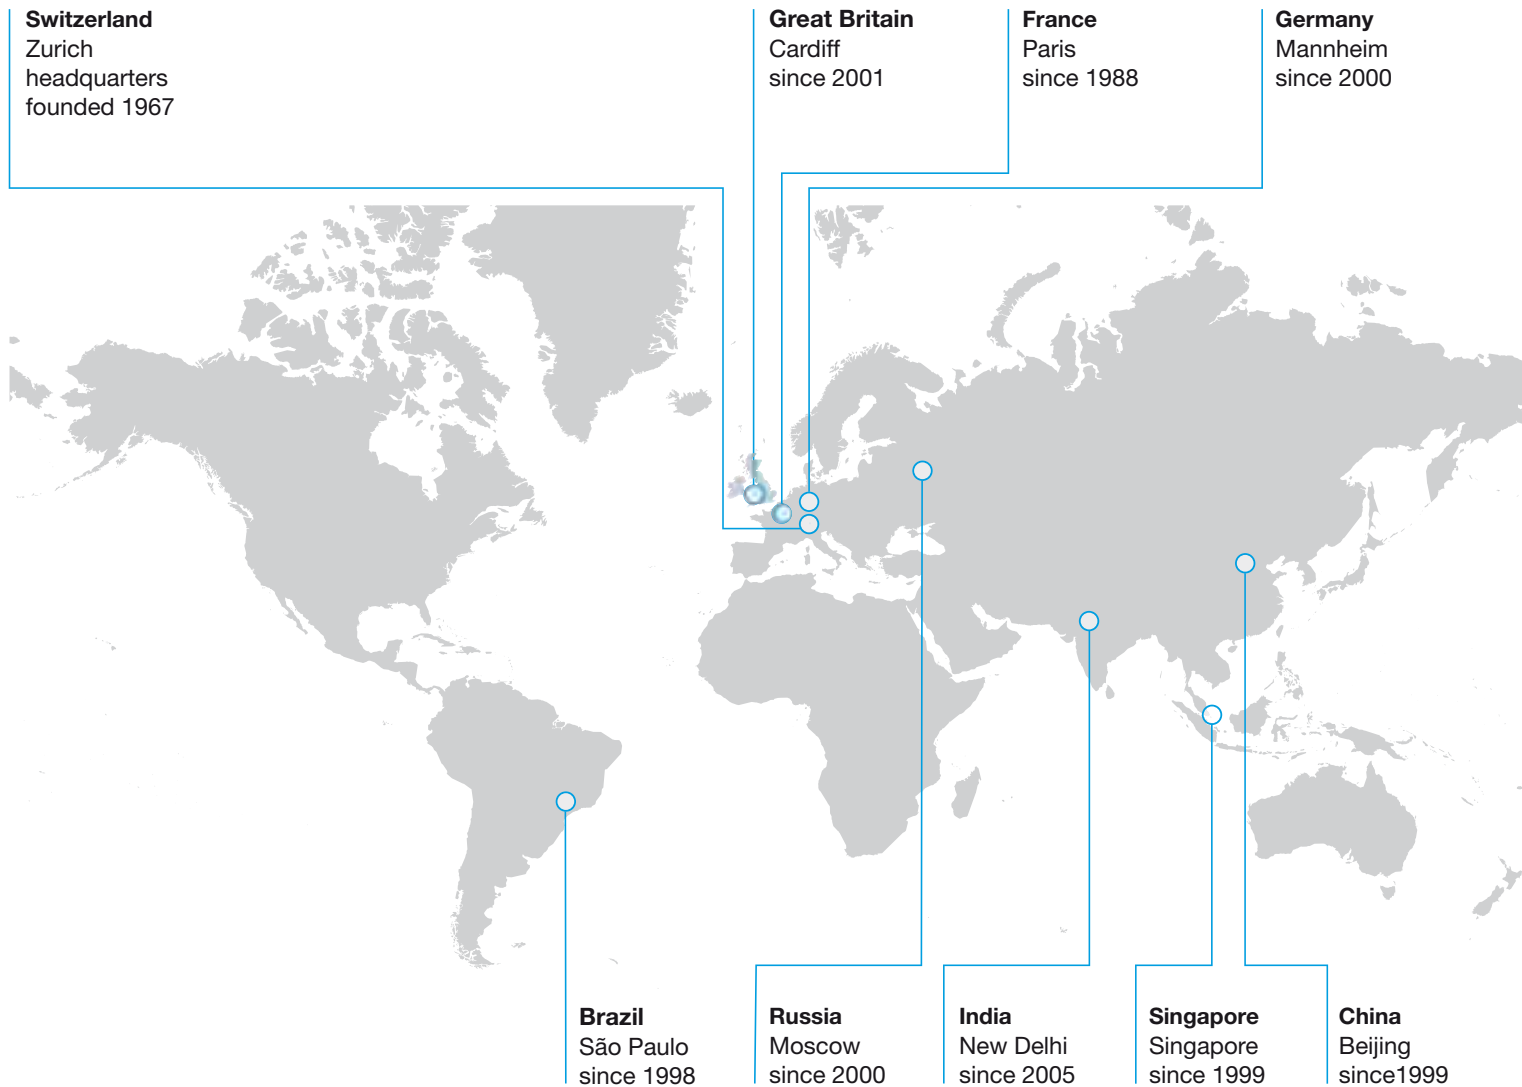

Global presence

Schmid Telecom's headquarters are located in Zurich, Switzerland. As a global company, we have subsidiaries in 8 other countries and a global distribution network comprised of reliable, experienced business partners in all the important markets. We focus on the development and successful marketing of our top quality products

and solutions. Our production is handled by specialised local companies throughout the world that manufacture our products in accordance with strict control parameters. Our customers benefit from high manufacturing quality and production flexibility.

Schmid Telecom Branches

Intelligent by distribution