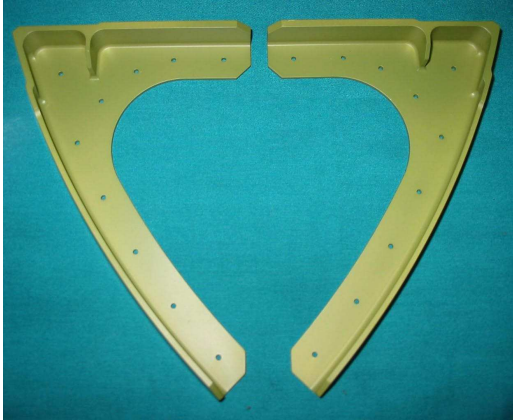

SPARE PARTS

Central Frame for Dornier 328 aircraft

Ground Spoiler Supports for Dornier 328 aircraft

Supports for doors for Dornier 328 aircraft

Tail skid springs for Schweizer aircraft

Hinges for the pilot door for Cessna Caravan aircraft

Wing support fittings for Mentor T-34 aircraft

Main beams for Mentor T-34 aircraft

Structural elements for UH60