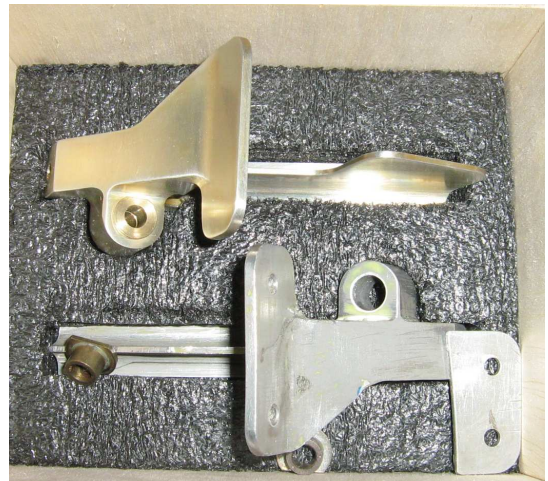

SPARE PARTS

Central Frame for Dornier 328 aircraft

Ground Spoiler Supports for Dornier 328 aircraft

Supports for doors for Dornier 328 aircraft

Tail skid springs for Schweizer aircraft

Hinges for the pilot door for Cessna Caravan aircraft

Wing support fittings for Mentor T-34 aircraft

Main beams for Mentor T-34 aircraft

Structural elements for UH60