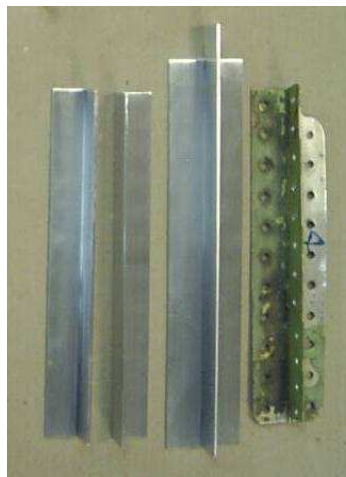

SPARE PARTS

Central Frame for Dornier 328 aircraft

Ground Spoiler Supports for Dornier 328 aircraft

Supports for doors for Dornier 328 aircraft

Tail skid springs for Schweizer aircraft

Hinges for the pilot door for Cessna Caravan aircraft

Wing support fittings for Mentor T-34 aircraft

Main beams for Mentor T-34 aircraft

Structural elements for UH60