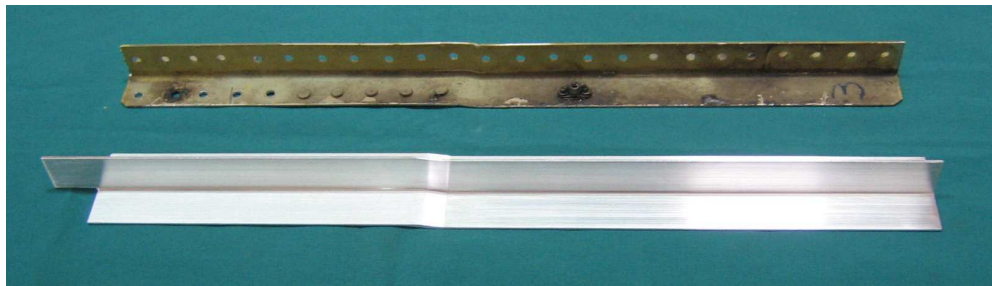

SPARE PARTS

Central Frame for Dornier 328 aircraft

Ground Spoiler Supports for Dornier 328 aircraft

Supports for doors for Dornier 328 aircraft

Tail skid springs for Schweizer aircraft

Hinges for the pilot door for Cessna Caravan aircraft

Wing support fittings for Mentor T-34 aircraft

Main beams for Mentor T-34 aircraft

Structural elements for UH60