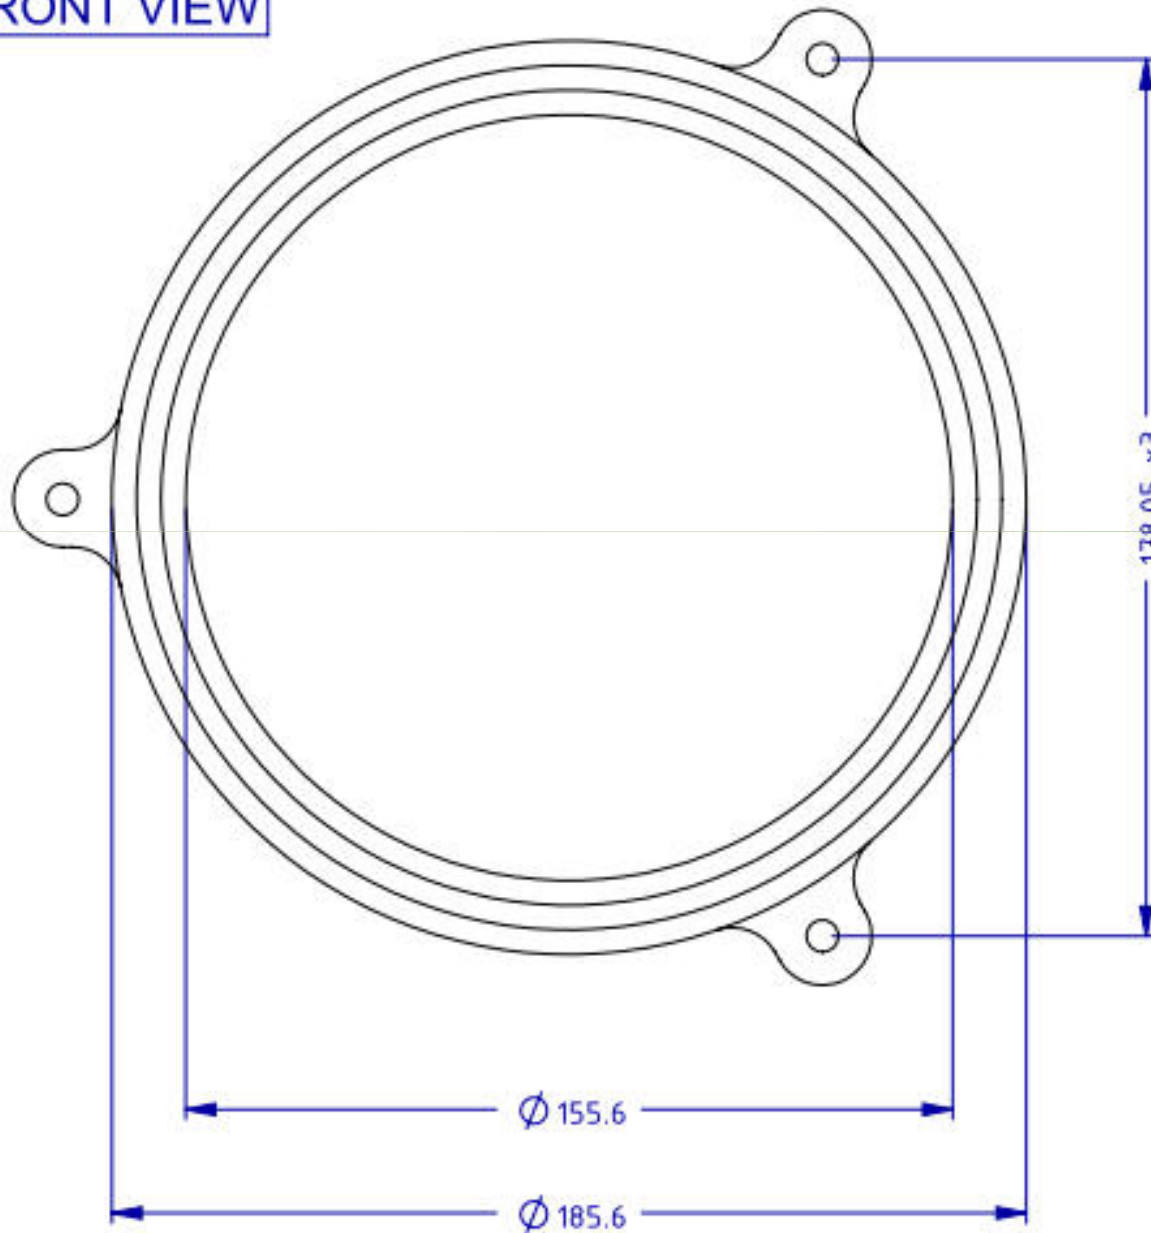

185mm GROUND SEARCH LIGHT

AM-5576-2

Lighting the Way

185mm GROUND SEARCH LIGHT

Lighting the Way

Characteristic

DIAMETER	185MM
COLOR	FINISH: MATTE BLACK, COLOR 37038 IAW WITH FED-STD-595.
NOMINAL VOLTAGE	28VDC.
ILLUMINATION	160,000 CANDELA
CHROMATICITY	WHITE.
BEAM TYPE	NARROW
POWER SUPPLY	16VDC-36VDC
POWER CONSUMPTION	3A@24v
TEMPRATURE RANGE	-20 - 70 C
WEIGHT	6. WEIGHT: 2950 GRAMS MAX

Lighting the Way

ICD

CONNECTOR: D38999/20WE8PN

ELECTRIC SCHEME

D38999/20WE8PN

Lighting the Way

FRONT VIEW

Lighting the Way

SIDE VIEW

CONNECTOR
D38999/20WE8PN

Lighting the Way

REAR VIEW

Lighting the Way

AEROMAOZ

Lighting the Way...

AEROMAOZ Ltd.