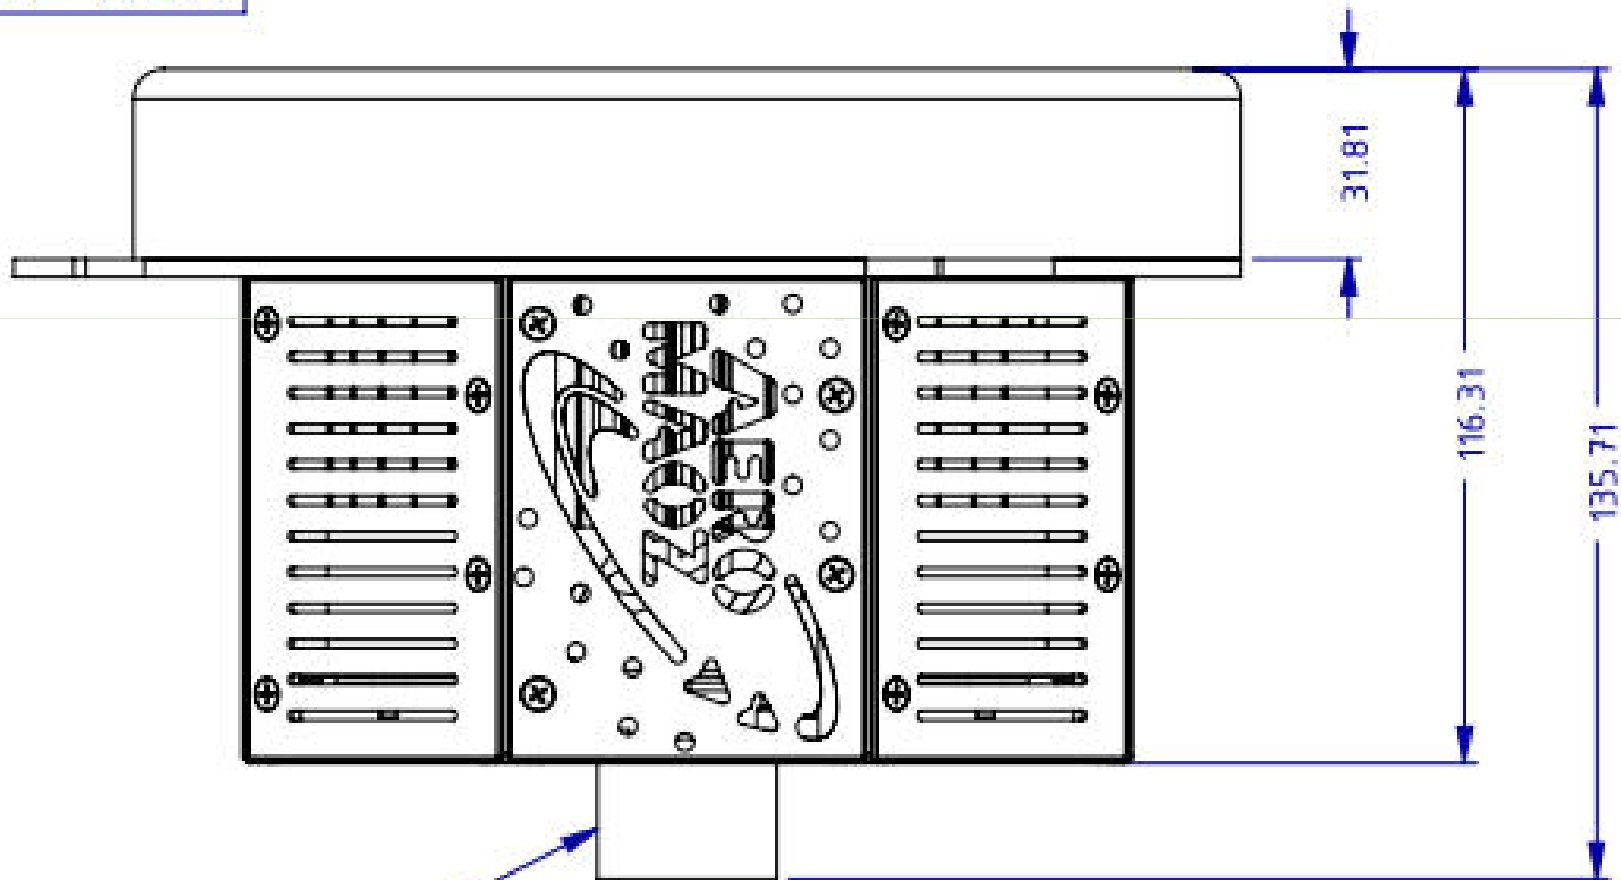

185mm GROUND SEARCH LIGHT

AM-5576-2

Lighting the Way

185mm GROUND SEARCH LIGHT

Lighting the Way

Characteristic

DIAMETER	185MM
COLOR	FINISH: MATTE BLACK, COLOR 37038 IAW WITH FED-STD-595.
NOMINAL VOLTAGE	28VDC.
ILLUMINATION	160,000 CANDELA
CHROMATICITY	WHITE.
BEAM TYPE	NARROW
POWER SUPPLY	16VDC-36VDC
POWER CONSUMPTION	3A@24v
TEMPRATURE RANGE	-20 - 70 C
WEIGHT	6. WEIGHT: 2950 GRAMS MAX

Lighting the Way

ICD

CONNECTOR: D38999/20WE8PN

ELECTRIC SCHEME

D38999/20WE8PN

Lighting the Way

FRONT VIEW

Lighting the Way

SIDE VIEW

CONNECTOR
D38999/20WE8PN

Lighting the Way

REAR VIEW

Lighting the Way

AEROMAOZ

Lighting the Way...

AEROMAOZ Ltd.