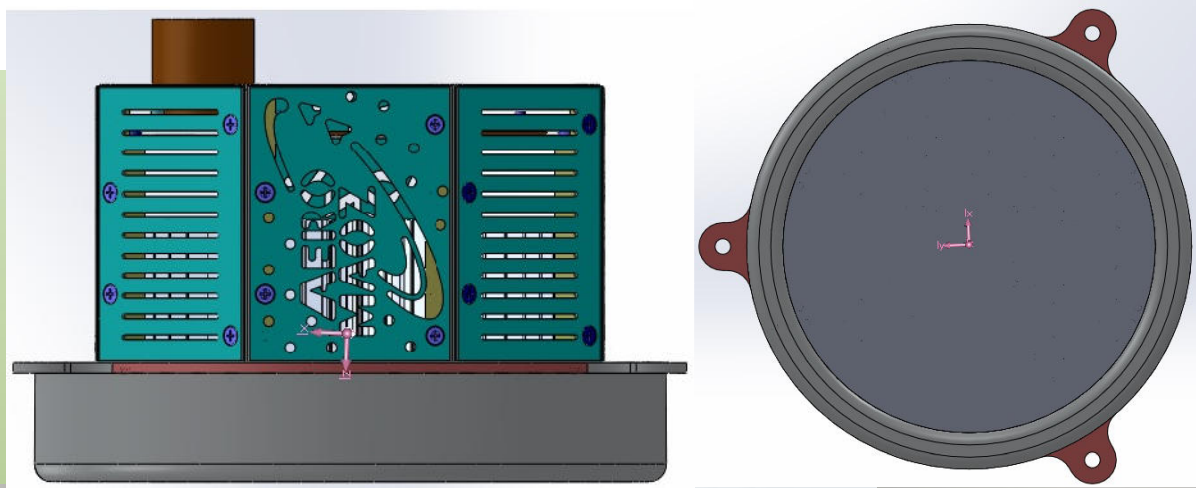

185mm GROUND SEARCH LIGHT

AM-5576-2

Lighting the Way

185mm GROUND SEARCH LIGHT

Lighting the Way

Characteristic

DIAMETER	185MM
COLOR	FINISH: MATTE BLACK, COLOR 37038 IAW WITH FED-STD-595.
NOMINAL VOLTAGE	28VDC.
ILLUMINATION	160,000 CANDELA
CHROMATICITY	WHITE.
BEAM TYPE	NARROW
POWER SUPPLY	16VDC-36VDC
POWER CONSUMPTION	3A@24v
TEMPRATURE RANGE	-20 - 70 C
WEIGHT	6. WEIGHT: 2950 GRAMS MAX

Lighting the Way

ICD

CONNECTOR: D38999/20WE8PN

ELECTRIC SCHEME

D38999/20WE8PN

Lighting the Way

FRONT VIEW

Lighting the Way

SIDE VIEW

CONNECTOR
D38999/20WE8PN

Lighting the Way

REAR VIEW

Lighting the Way

AEROMAOZ

Lighting the Way...

AEROMAOZ Ltd.