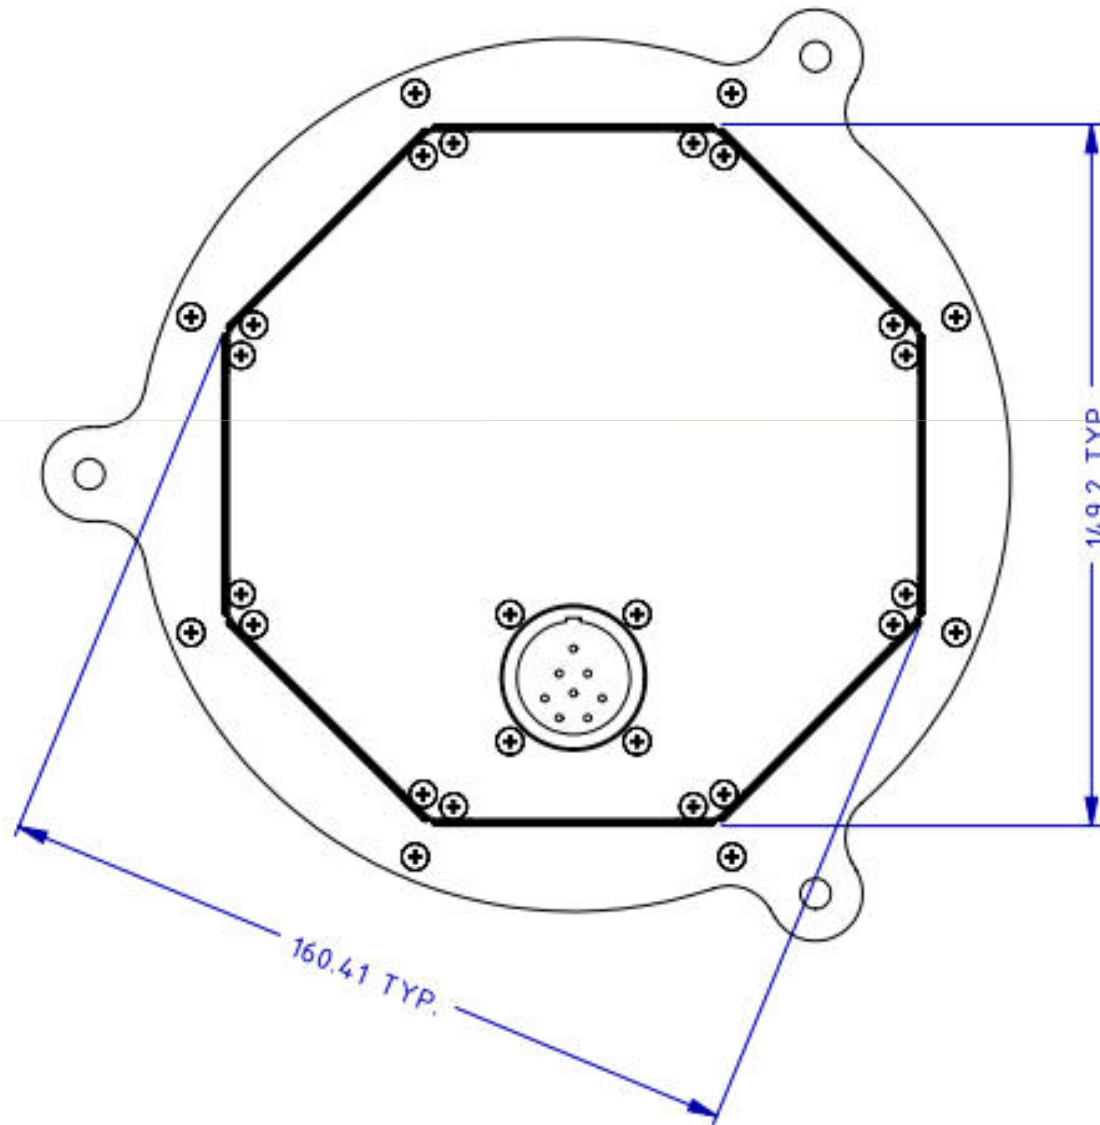

185mm GROUND SEARCH LIGHT

AM-5576-2

Lighting the Way

185mm GROUND SEARCH LIGHT

Lighting the Way

Characteristic

DIAMETER	185MM
COLOR	FINISH: MATTE BLACK, COLOR 37038 IAW WITH FED-STD-595.
NOMINAL VOLTAGE	28VDC.
ILLUMINATION	160,000 CANDELA
CHROMATICITY	WHITE.
BEAM TYPE	NARROW
POWER SUPPLY	16VDC-36VDC
POWER CONSUMPTION	3A@24v
TEMPRATURE RANGE	-20 - 70 C
WEIGHT	6. WEIGHT: 2950 GRAMS MAX

Lighting the Way

ICD

CONNECTOR: D38999/20WE8PN

ELECTRIC SCHEME

D38999/20WE8PN

Lighting the Way

FRONT VIEW

Lighting the Way

SIDE VIEW

CONNECTOR
D38999/20WE8PN

Lighting the Way

REAR VIEW

Lighting the Way

AEROMAOZ

Lighting the Way...

AEROMAOZ Ltd.